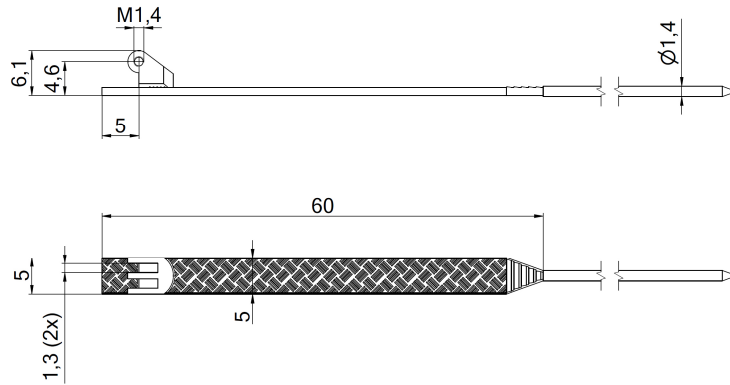

# Rug

HINGES ON WIRE

REGULAR HINGES

## HINGES ON WIRE

70-07794

- Design hinge on wire with special pattern on both sides
- Made from nickel silver + nickel plated
- To be inserted in acetate templates
- Minimum width with plastic 7.0 mm
- Perfect articulation with Space Screws or ISH technology

### Matching parts

Safety hinges for plastic frames 90°	Front hinges for plastic frames 90°	Rivet hinges / Rivets	Screws
<p>33-04214</p>	<p>33-04217 33-04232</p>	<p>51-05028</p> <p>11-20247 - 8.0 mm 11-20251 - 5.4 mm 11-20245 - 4.2 mm 11-20246 - 3.0 mm</p>	<p>99-05334.600 99-02334.600 99-47140 (for 33-04214) 99-44175 (for 33-04214)</p>