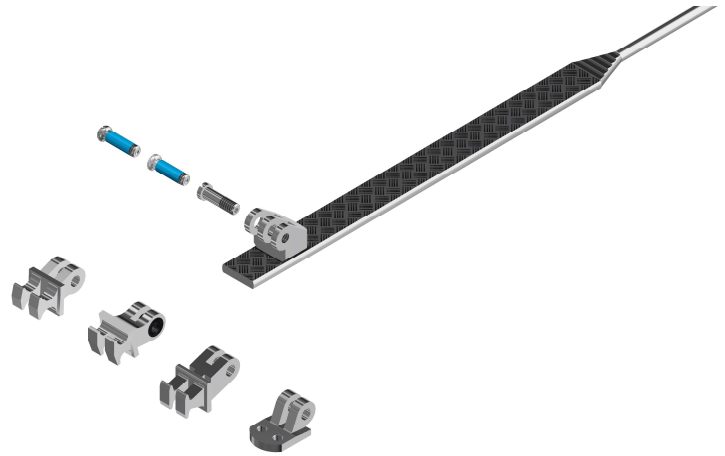

# Rug

HINGES ON WIRE

REGULAR HINGES

# Rug

## HINGES ON WIRE

70-07794

- Design hinge on wire with special pattern on both sides
- Made from nickel silver + nickel plated
- To be inserted in acetate templates
- Minimum width with plastic 7.0 mm
- Perfect articulation with Space Screws or ISH technology

### Matching parts

Safety hinges for plastic frames 90°	Front hinges for plastic frames 90°	Rivet hinges / Rivets	Screws
<p>33-04214</p>	<p>33-04217 33-04232</p>	<p>51-05028</p> <p>11-20247 - 8.0 mm 11-20251 - 5.4 mm 11-20245 - 4.2 mm 11-20246 - 3.0 mm</p>	<p>99-05334.600 99-02334.600 99-47140 (for 33-04214) 99-44175 (for 33-04214)</p>